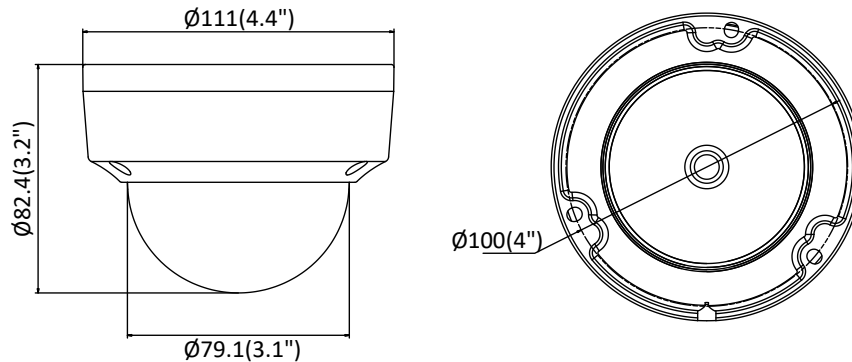

Dimensions

Unit: mm(inch)

Accessories

Distributed by

HIKVISION®

Headquarters

No.555 Qianmo Road, Binjiang District,
Hangzhou 310051, China
T +86-571-8807-5998
overseasbusiness@hikvision.com

Hikvision USA
T +1-909-895-0400
sales.usa@hikvision.com

Hikvision Australia
T +61-2-8599-4233
salesau@hikvision.com

Hikvision India
T +91-22-28469900
sales@pramahikvision.com

Hikvision Canada
T +1-866-200-6690
sales.canada@hikvision.com

Hikvision Thailand
T +662-275-9949
sales.thailand@hikvision.com

Hikvision Europe
T +31-23-5542770
sales.eu@hikvision.com

Hikvision Italy
T +39-0438-6902
info.it@hikvision.com

Hikvision Brazil
T +55 11 3318-0050
Latam.support@hikvision.com

Hikvision Turkey
T +90 (216)521 7070- 7074
sales.tr@hikvision.com

Hikvision Malaysia
T +601-7652-2413
sales.my@hikvision.com

Hikvision UK & Ireland
T +01628-902140
sales.uk@hikvision.com

Hikvision South Africa
Tel: +27 (10) 0351172
sale.africa@hikvision.com

Hikvision France
T +33(0)1-85-330-450
info.fr@hikvision.com

Hikvision Kazakhstan
T +7-727-9730667
nikia.panfilov@hikvision.ru

Hikvision Vietnam
T +84-974270888
sales.vt@hikvision.com

Hikvision UAE
T +971-4-4432090
salesme@hikvision.com

Hikvision Singapore
T +65-6684-4718
sg@hikvision.com

Hikvision Spain
T +34-91-737-16-55
info.es@hikvision.com

Hikvision Tashkent
T +99-87-1238-9438
uzb@hikvision.ru

Hikvision Hong Kong
T +852-2151-1761
info.hk@hikvision.com

Hikvision Russia
T +7-495-669-67-99
sateru@hikvision.com

Hikvision Korea
T +82-(0)31-731-8817
sales.korea@hikvision.com

Hikvision Poland
T +48-22-460-01-50
info.pl@hikvision.com

Hikvision Indonesia
T +62-21-2933759
Sales.Indonesia@hikvision.com

Hikvision Colombia
sales.colombia@hikvision.com